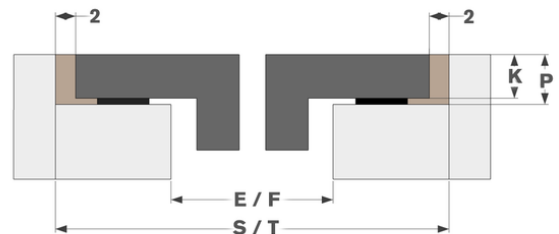

Design

- Control method Slider touch control
- Info display color Red
- Glass edge Bevelled
- Mounting method Surface, Flushline

Dimensions

- Product dimensions (WxDxH) (mm) 590 x 520 x 41
- Cut-out worktop (WxD) (mm) 560 x 490

Technical specifications

- Maximum power 7000
- Electrical connection 220-240V 1L+N
- Frequency (Hz) 50-60
- Net weight (kg) 8,24

Dimensions

	A	B	C	D	H
mm	590	520			41

Surface

	E	F	K	P	X
mm	560	490	4	6	

Flushline

	E	F	S	T	K	P	X
mm	560	490	594	524	4	6	