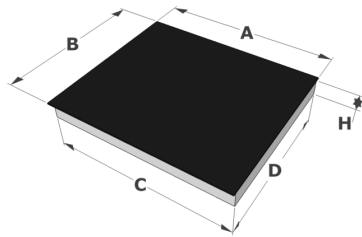

Dimensions

	A	B	C	D	H
mm	590	520			41