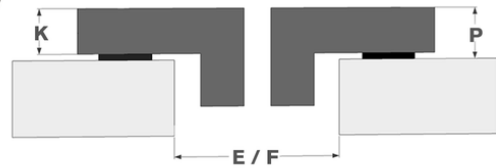

Design

- Control method Slider touch control
- Info display color Red
- Glass edge Bevelled
- Mounting method Surface, Flushline

Dimensions

- Product dimensions (WxDxH) (mm) 590 x 520 x 41
- Cut-out worktop (WxD) (mm) 560 x 490

Technical specifications

- Maximum power 7000
- Electrical connection 220-240V 1L+N
- Frequency (Hz) 50-60
- Net weight (kg) 8,24

Dimensions

	A	B	C	D	H
mm	590	520			41

Surface

	E	F	K	P	X
mm	560	490	4	6	

Flushline

	E	F	S	T	K	P	X
mm	560	490	594	524	4	6	