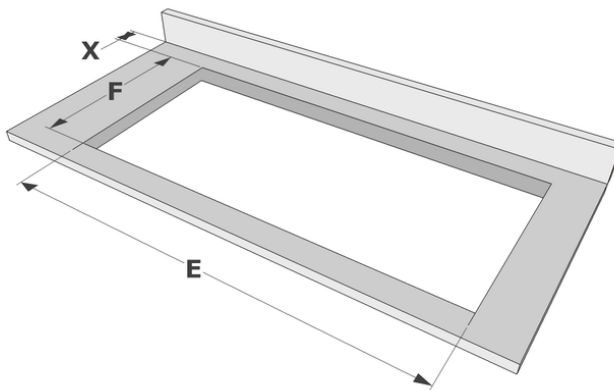

Design

- Control method Slider touch control
- Info display color Red
- Glass edge Bevelled
- Mounting method Surface, Flushline

Dimensions

- Product dimensions (WxDxH) (mm) 590 x 520 x 41
- Cut-out worktop (WxD) (mm) 560 x 490

Technical specifications

- Maximum power 7000
- Electrical connection 220-240V 1L+N
- Frequency (Hz) 50-60
- Net weight (kg) 8,24

Dimensions

	A	B	C	D	H
mm	590	520			41

Surface

	E	F	K	P	X
mm	560	490	4	6	

Flushline

	E	F	S	T	K	P	X
mm	560	490	594	524	4	6	