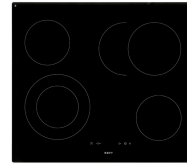

Ceramic - Power
4-zones 60 cm
Glass

EAN 5414425011025

Cooking Zones

- 4-zones
- Front left : 1000/2200 W - 135/210 mm
- Rear left : 1200 W - 145 mm
- Front right : 1200 W - 145 mm
- Rear right : 1500/2400 W - 170/265 mm

Functions & features

- Grill function -
- Automatic pan recognition -
- Keep warm function (°C) 70°C
- Residual heat indication ▪
- Childproof lock ▪
- Pause function ▪
- Timers Timer per Zone, Minute minder, Automatic cooking

Design

- Control method Slider touch control
- Info display color Red
- Glass edge Bevelled
- Mounting method Surface, Flushline

Dimensions

- Product dimensions (WxDxH) (mm) 590 x 520 x 41
- Cut-out worktop (WxD) (mm) 560 x 490