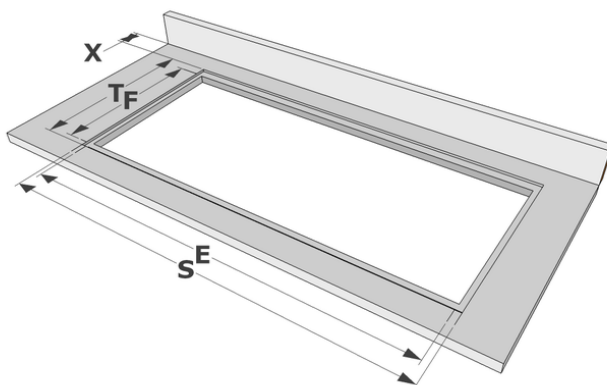

Design

- Control method Slider touch control
- Info display color Red
- Glass edge Bevelled
- Mounting method Surface, Flushline

Dimensions

- Product dimensions (WxDxH) (mm) 590 x 520 x 41
- Cut-out worktop (WxD) (mm) 560 x 490

Technical specifications

- Maximum power 7000
- Electrical connection 220-240V 1L+N
- Frequency (Hz) 50-60
- Net weight (kg) 8,24

Dimensions

	A	B	C	D	H
mm	590	520			41

Surface

	E	F	K	P	X
mm	560	490	4	6	

Flushline

	E	F	S	T	K	P	X
mm	560	490	594	524	4	6	